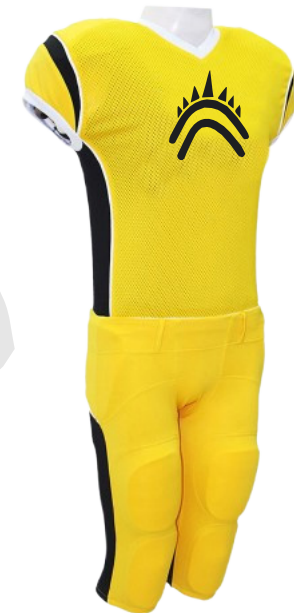

Art # SK-006

Fabric made of 100% polyester. Colors as your request. ALL sizes are available.